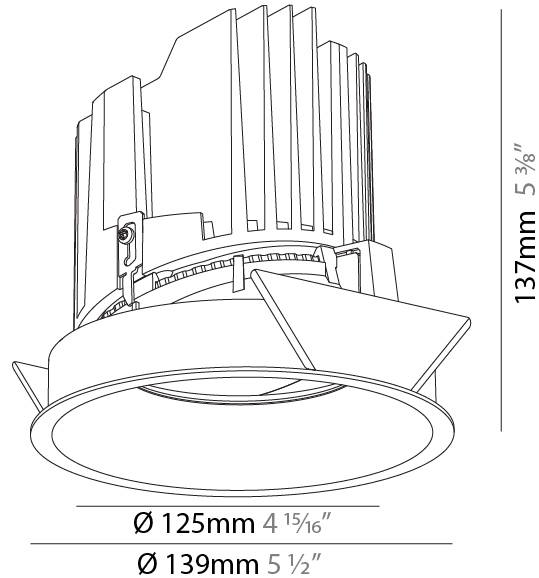

GENERAL

Series: Bioniq
 Subseries: Bioniq Round Semi Adjustable
 Brand: Prolicht
 Division: Architectural
 Mounting Type: Recessed
 Mounting Location: Ceiling
 Subcategory: Downlight

PHYSICAL

Shape: Round
 Diameter (mm): 139
 Diameter (in): 5 1/2
 Height (mm): 137
 Height (in): 5 3/8
 Ceiling Thickness (mm): 10 / 12.5 / 15
 Ceiling Thickness (in): 3/8 or 1/2 or 9/16
 Min. Recessing Depth (mm): 150
 Min. Recessing Depth (in): 5 7/8
 Light Distribution: Adjustable / Downlight
 Weight (kg): 0.814
 Weight (lbs): 1.79
 Fixture Finish: SSR / BKV / CWI / CRY / HAB / UFT / ITA / RUA / FTG / MYG / LOD / PUS / FRO / FUP / KIA / POP / BLS / SPG / MEY / GOH / GUM / CHC / COM / ABZ / JAG / OBR / MOS / ROR
 Fixture Material: Aluminum Die Cast
 Cut-out Measurements: 130mm / 5 1/8"

GENERAL

Series: Bioniq
 Subseries: Bioniq Round Semi Adjustable
 Brand: Prolicht
 Division: Architectural
 Mounting Type: Recessed
 Mounting Location: Ceiling
 Subcategory: Downlight

PHYSICAL

Shape: Round
 Diameter (mm): 139
 Diameter (in): 5 1/2
 Height (mm): 137
 Height (in): 5 3/8
 Ceiling Thickness (mm): 10 / 12.5 / 15
 Ceiling Thickness (in): 3/8 or 1/2 or 9/16
 Min. Recessing Depth (mm): 150
 Min. Recessing Depth (in): 5 7/8
 Light Distribution: Adjustable / Downlight
 Weight (kg): 0.851
 Weight (lbs): 1.88
 Fixture Finish: SSR / BKV / CWI / CRY / HAB / UFT / ITA / RUA / FTG / MYG / LOD / PUS / FRO / FUP / KIA / POP / BLS / SPG / MEY / GOH / GUM / CHC / COM / ABZ / JAG / OBR / MOS / ROR
 Fixture Material: Aluminum Die Cast
 Cut-out Measurements: 130mm / 5 1/8"

OPTICAL

Reflector°: 10
 Adjustability: Rotational 355°; Tilt 10°

RATINGS AND CERTIFICATIONS

Certified By: Certified for North American Standards
 IP rating: IP54

130mm 5 1/8"	150mm 5 7/8"	10 15mm 3/8" 9/16"	10°	355°		